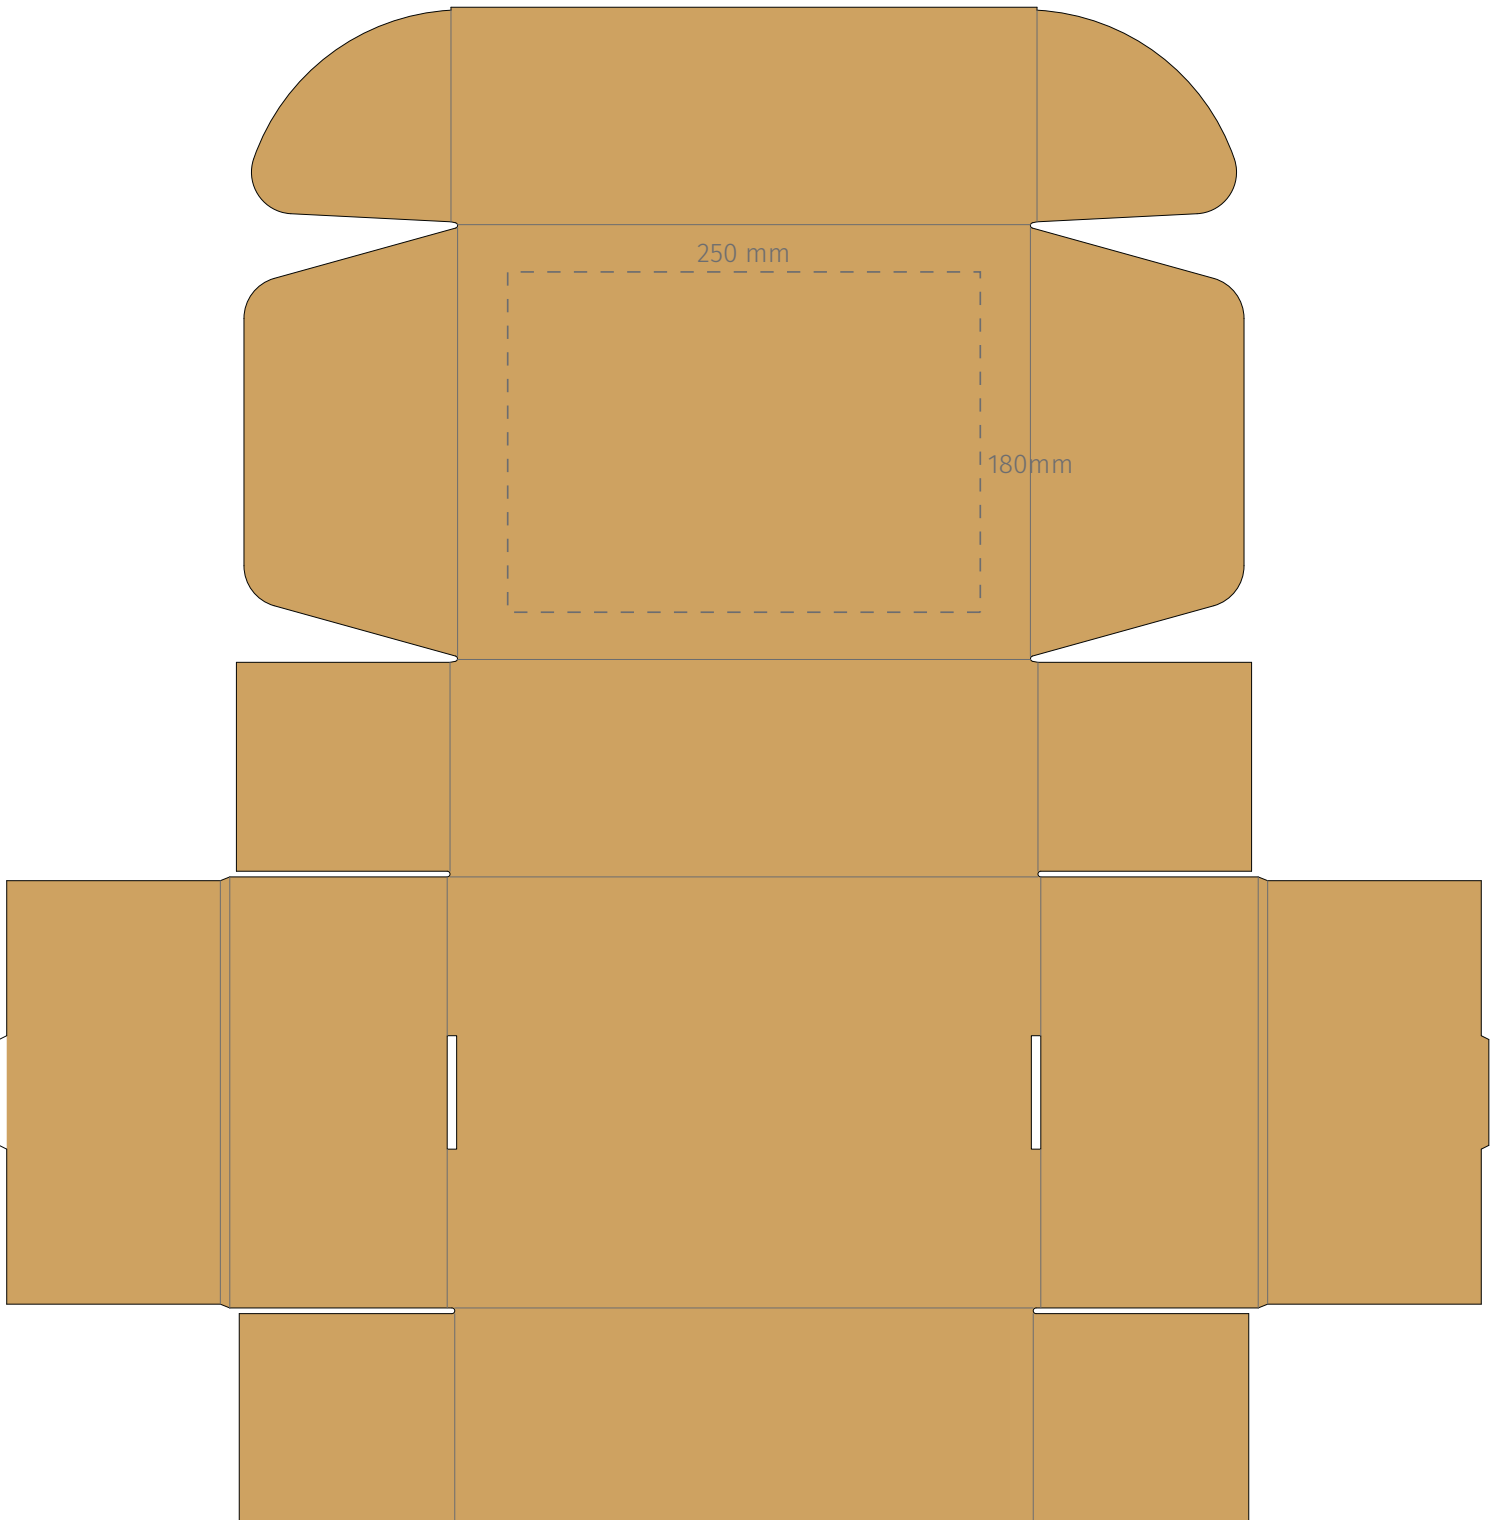

TEMPLATE:
■ E-FLUTE GIFT BOX

OUTSIDE

Item shown at 25% actual size when viewed on A4 paper

BRANDING - Screen Print

Max branding area 250 x 180mm

TEMPLATE:
■ E-FLUTE GIFT BOX

INSIDE

Item shown at 25% actual size when viewed on A4 paper

BRANDING - Screen Print

Max branding area 250 x 180mm