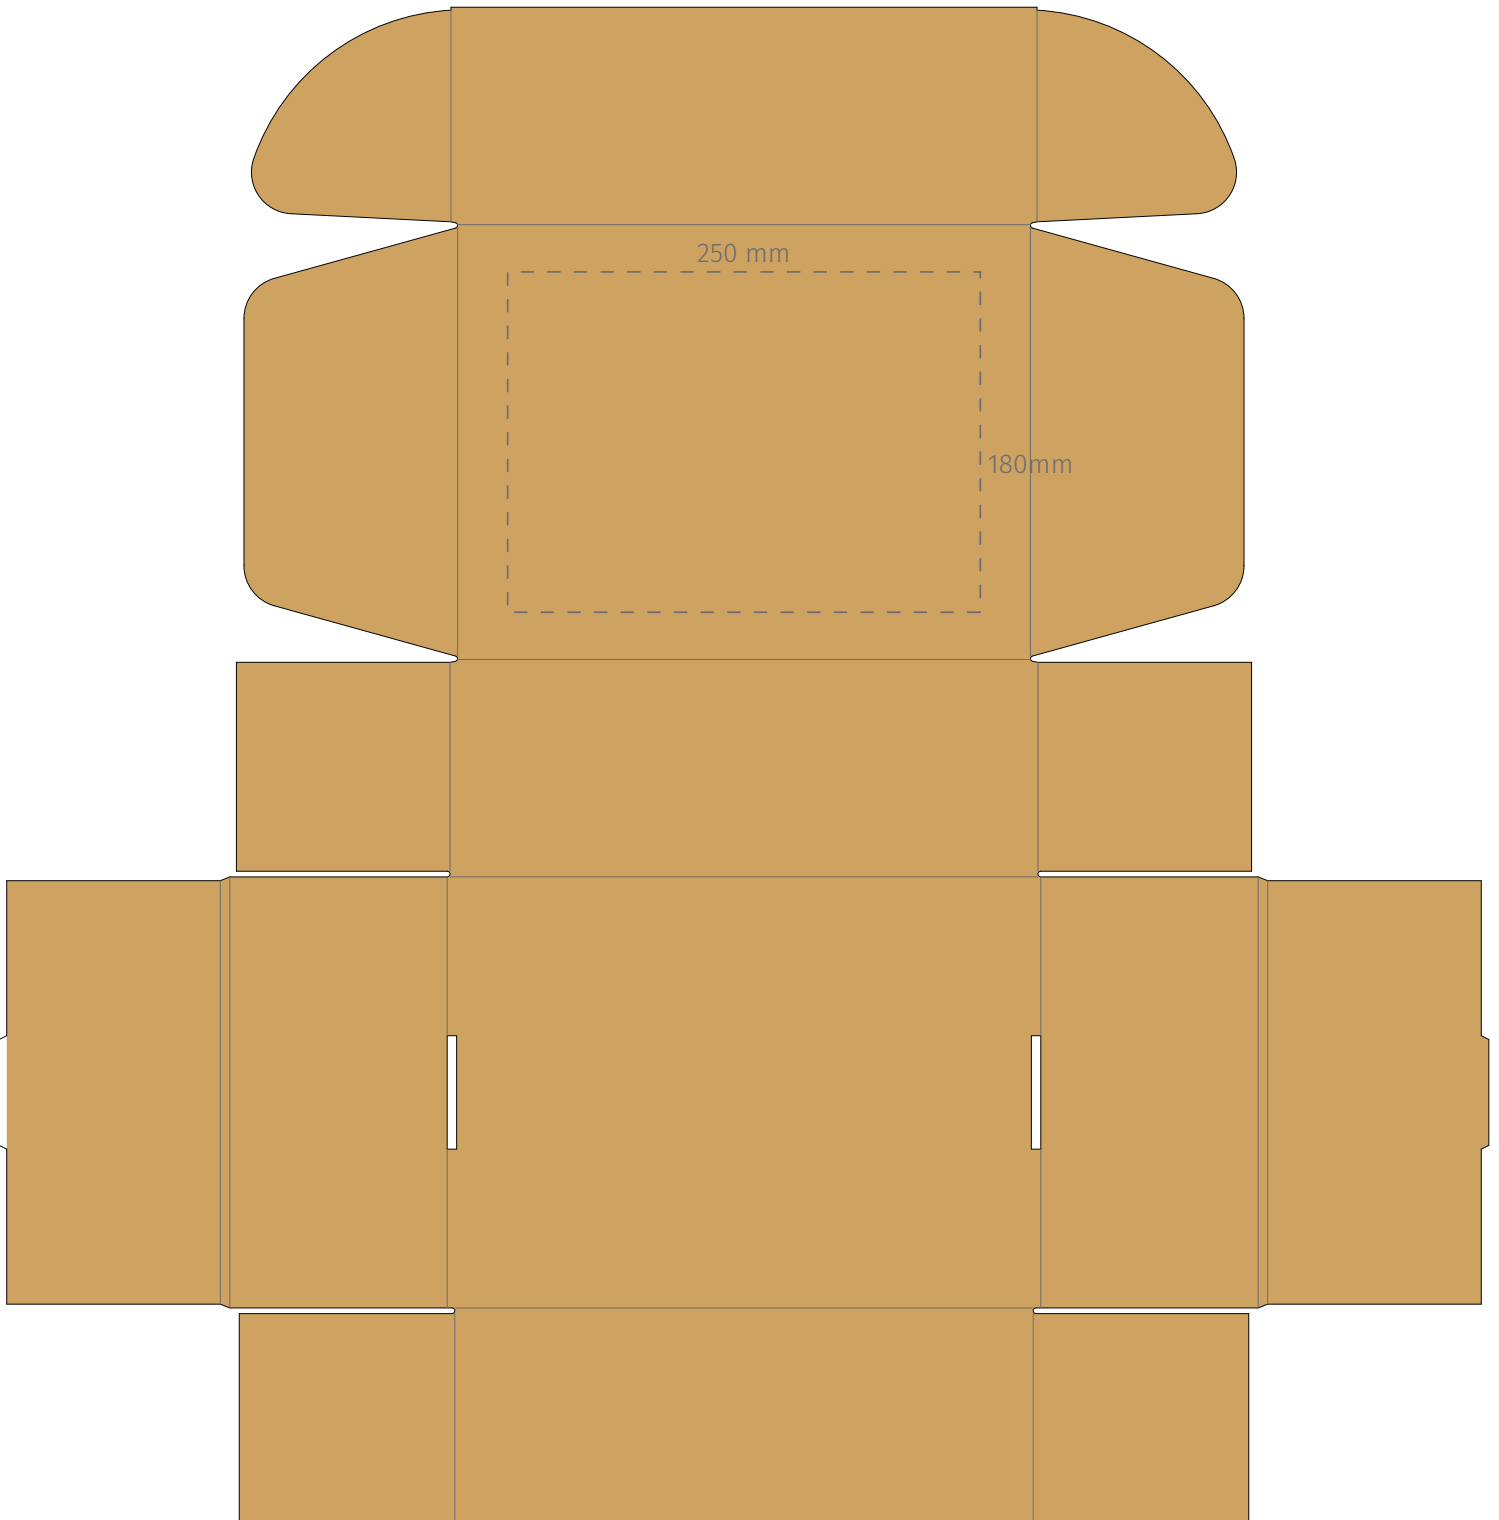

TEMPLATE:
■ E-FLUTE GIFT BOX

OUTSIDE

Item shown at 25% actual size when viewed on A4 paper

BRANDING - Screen Print

Max branding area 250 x 180mm

TEMPLATE:
■ E-FLUTE GIFT BOX

INSIDE

Item shown at 25% actual size when viewed on A4 paper

BRANDING - Screen Print

Max branding area 250 x 180mm